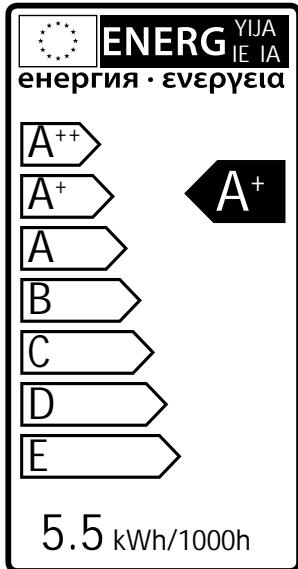

5 Watt	On/Off 5000	Failure < 5% after 1000h
320 Lumen	Non dimmable	Failure < 10% after 6000h
3000 Kelvin	Instant full light	Flux > 80% after 6000h
10.000 Hours	Power factor > 0,5	CRI > 65

MR16 5x LED 12V
5W GU5.3
Art. nr.6194011