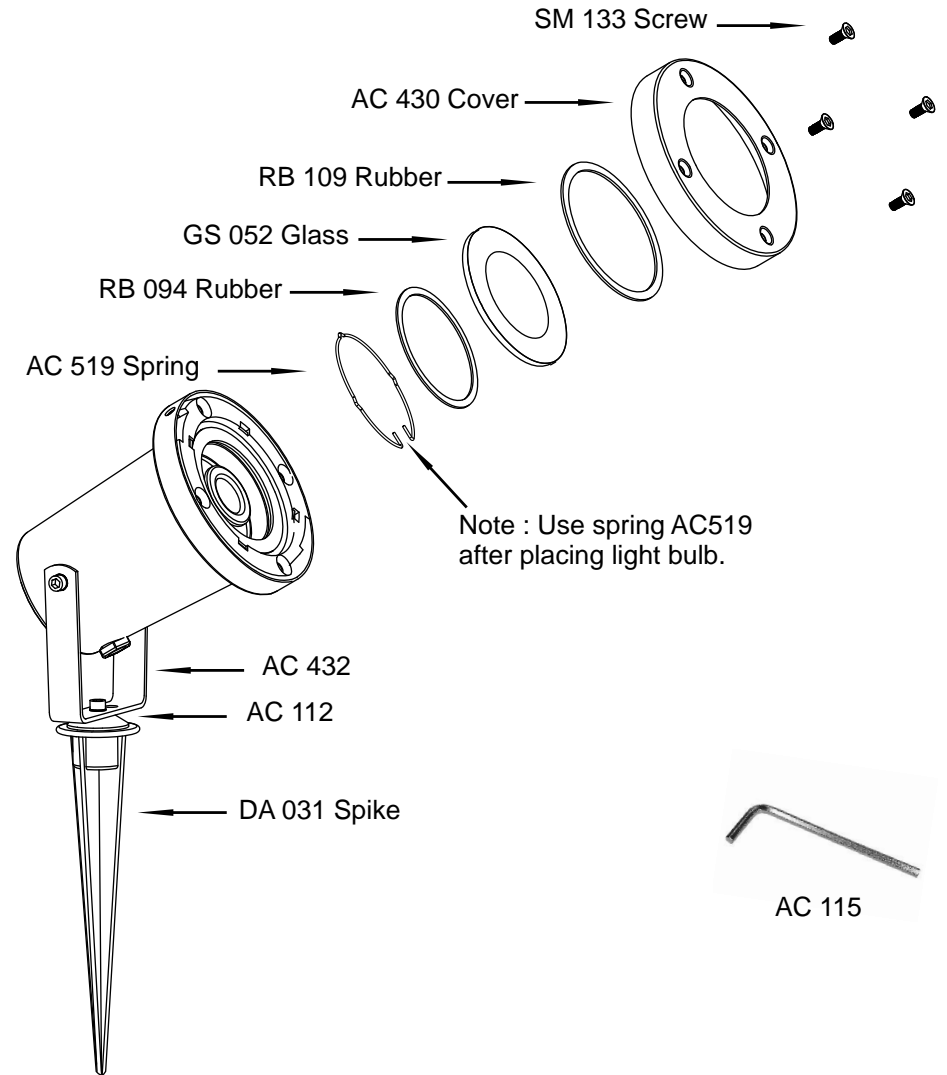

Protego

4118601

Garden Lights

www.gardenlights.nl

MI3763 - 20151015

Garden Lights

www.gardenlights.nl